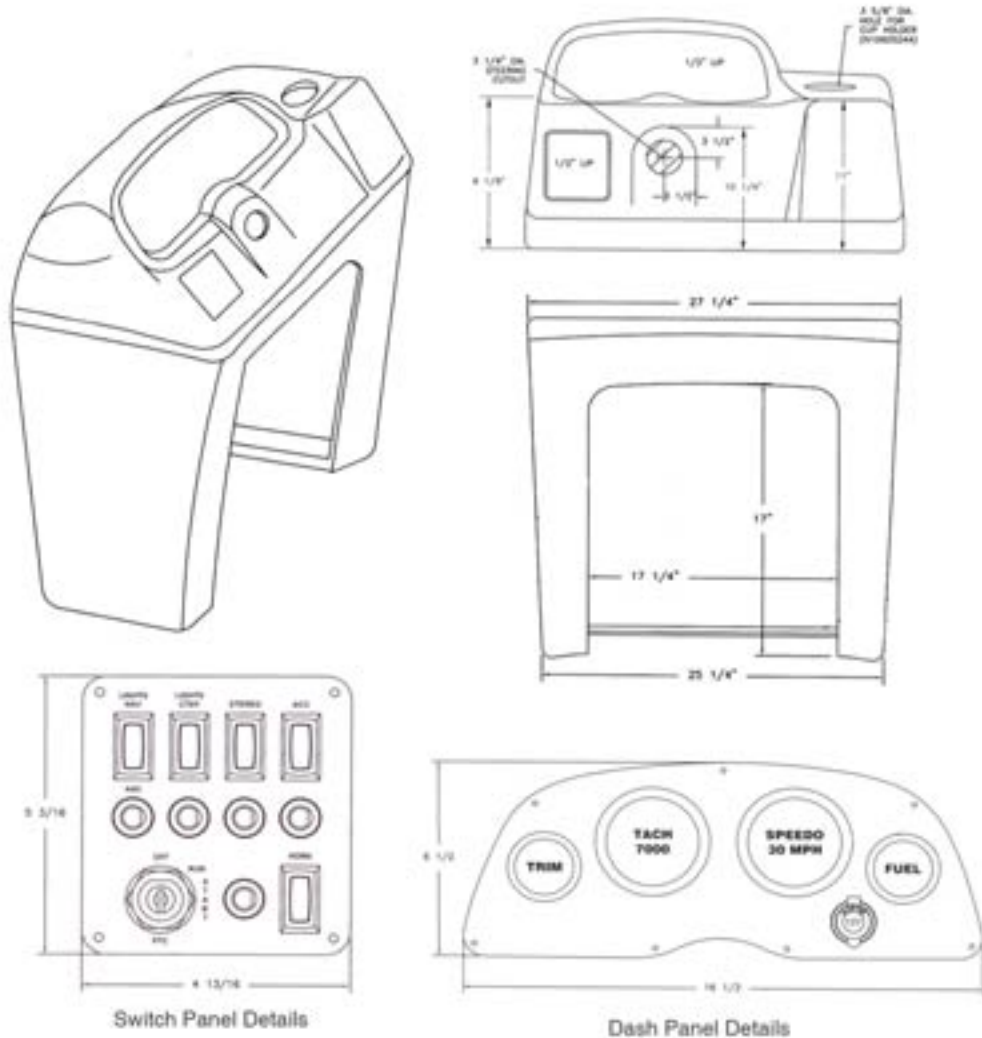

## **Thoughtful Design**

The Shorewood Console is our value priced pontoon boat console. This sturdy console is designed to meet the needs of your entry level or compact pontoon boat product line. Each Shorewood console is constructed from fiberglass reinforced, acrylic capped ABS. This construction produces a console that has an expensive looking outer shell that is easy to maintain and stands up to years of exposure to the elements. The optional dash panel includes 4 lighted chrome bezel gauges for fuel, trim, speedometer and a tachometer plus a 12-Volt accessory outlet. The standard switch panel is loaded with 5 switches and integrated fuses plus a push-to-choke ignition switch. Also included with the panel sets is an ABYC compliant electrical harness that terminates into a 16-pin Packard GT280 connector for easy integration into your electrical harness.

When you order your electrical harness from Marine Electrical Products, you will be guaranteed a plug-and-play product lineup that will make outfitting your boat quick and easy. Our boat-in-a-box packages insure that every vessel is wired with the appropriate wire gauge and connectors and will conform to ABYC specifications.

*The Shorewood shown in Bone acrylic with Oxford Burl panel material, Teleflex Lido gauges, Mini rocker switches and integrated fuses.*

*Prices start at \$325 for the basic Shorewood console.*

*Unit pictured with optional dash panel, gauges, switches, breakers, and electrical harness interface retails for \$525.*

## SPECIFICATIONS:

**Height.** Deck to top: 38.5 inches.

Deck to helm center: 27.25 inches

**Width.** At base: 25.25 inches.

Overall width: 28 inches.

**Depth.** Overall depth: 20.625 inches

**Construction:** Acrylic capped ABS plastic 0.150" with two coats of fiberglass reinforcement fiberglass.